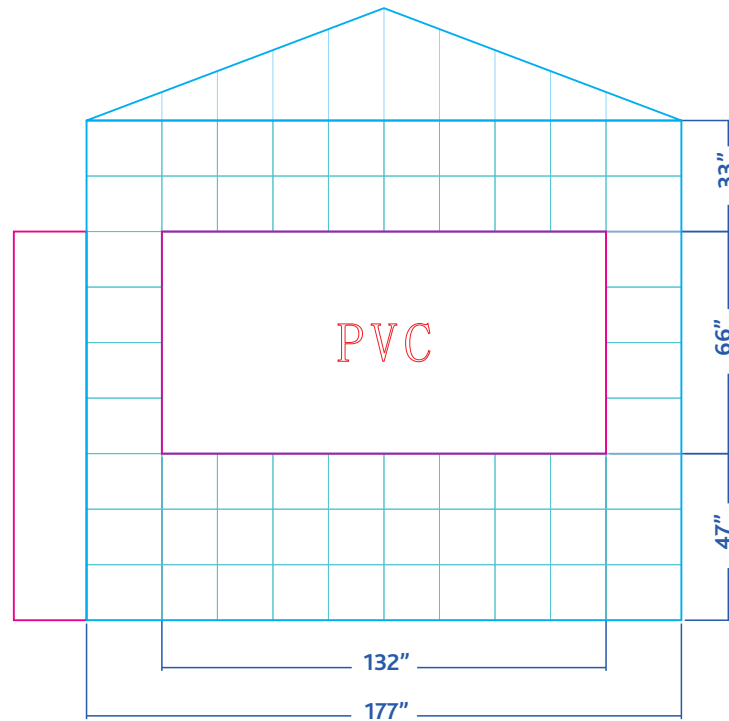

# 15ft x 15ft Inflatable Cube Tent

Print area   
Entrance / Window 

Keep all important graphics inside the safe visible areas  
All text & strokes must be outlined  
Any pixel-based artwork must be a minimum of 100dpi

Front

Sides

Top