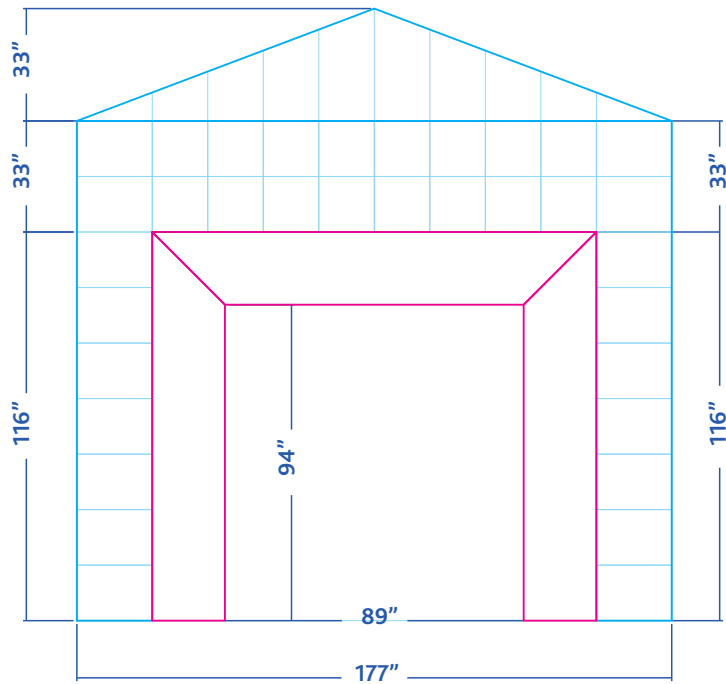

# 15ft x 15ft Inflatable Cube Tent

Print area   
Entrance / Window 

Keep all important graphics inside the safe visible areas  
All text & strokes must be outlined  
Any pixel-based artwork must be a minimum of 100dpi

Front

Sides

Top